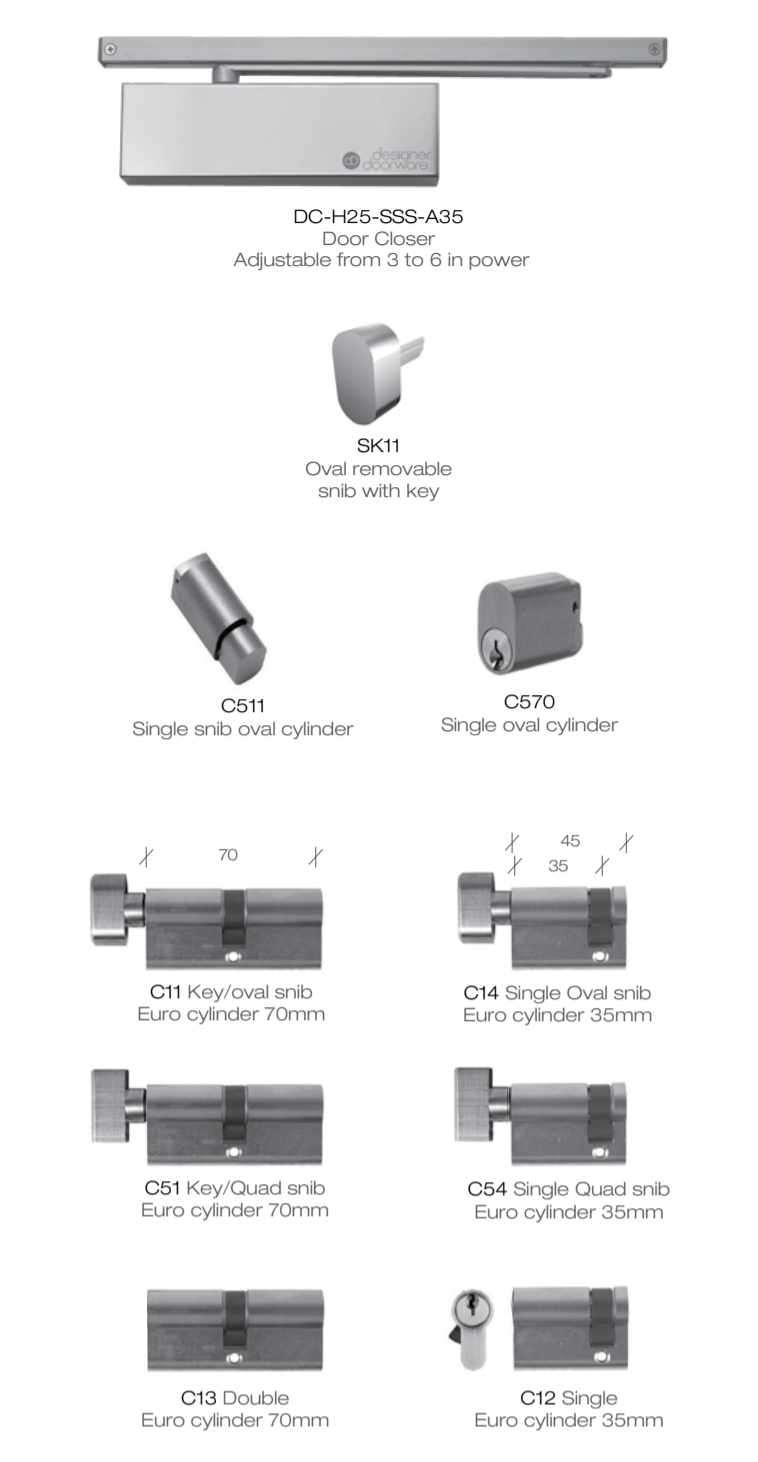

London UK
T: +44 (0)755 492 4900

Our products are available internationally. Please call us for your nearest distributor.
designerdoorware.com
sales@designerdoorware.com

Level on Rose

Bullet + Stone new

KAMEN new

Level on Plate

Accessories

MONTE Timber Collection

Window Levers

Montana Flush Pulls

Slide

Tubular Deadbolts