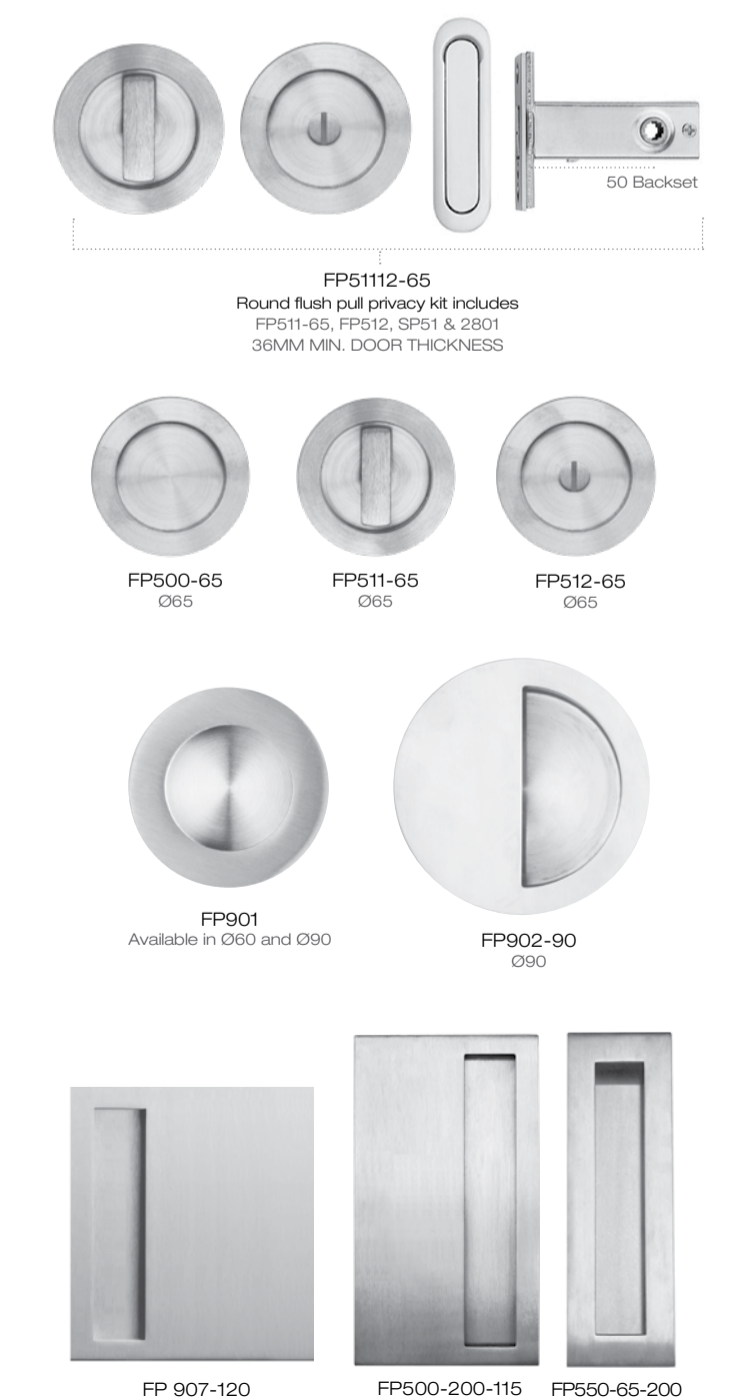

5701
Available sizes: 168-272-368mm Custom sizes available

Joinery Handles

5110
Available sizes: 96-128-224mm Custom sizes available

3110
Available sizes: 96-128-224mm Custom sizes available

2490
Available sizes: 160-224-320mm

London UK
T: +44 (0)755 492 4900

Our products are available internationally. Please call us for your nearest distributor.
designerdoorware.com
sales@designerdoorware.com

Level on Rose

Bullet + Stone new

KAMEN new

Level on Plate

Accessories

MONTE Timber Collection

Window Levers

Montana Flush Pulls

Slide

Tubular Deadbolts