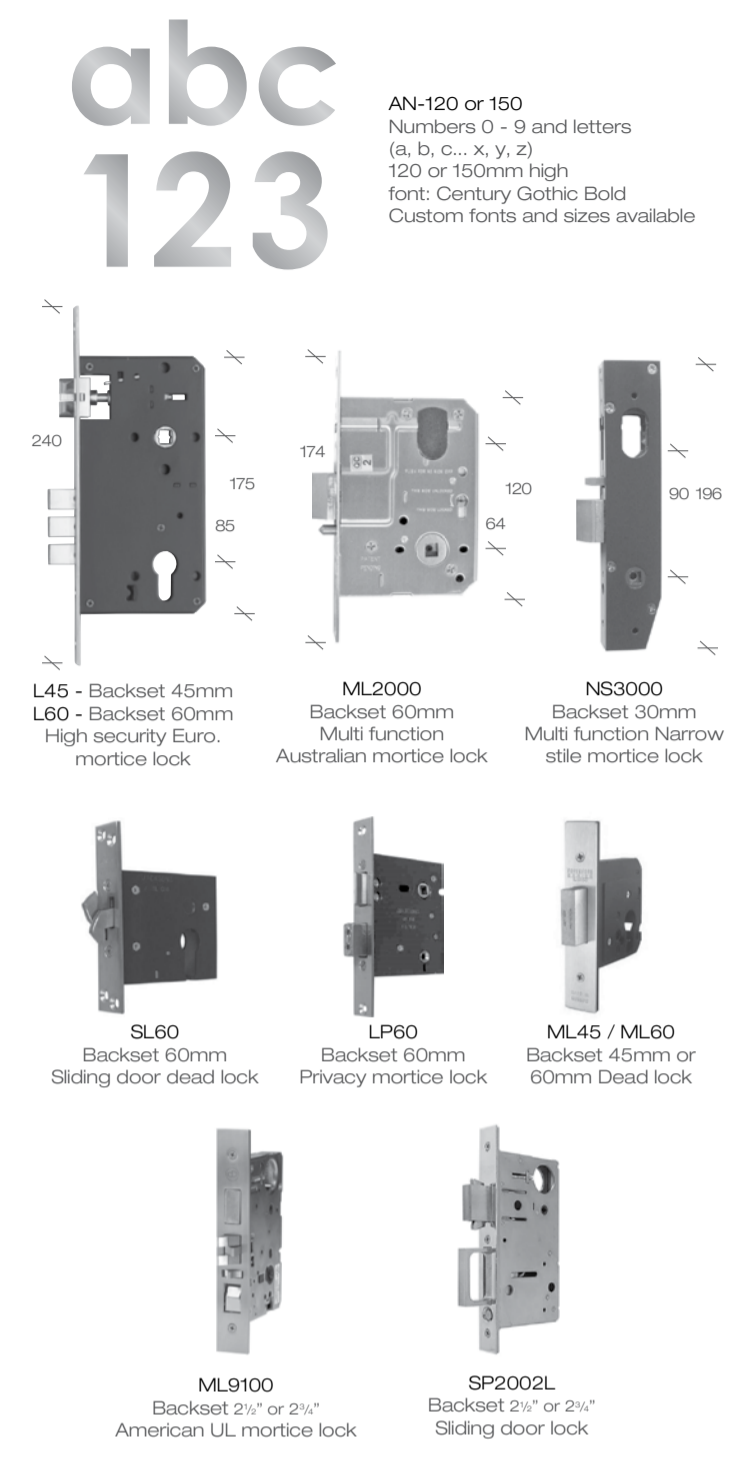

5701
Available sizes: 168-272-368mm Custom sizes available

Joinery Handles

5110
Available sizes: 96-128-224mm Custom sizes available

3110
Available sizes: 96-128-224mm Custom sizes available

2490
Available sizes: 160-224-320mm

London UK
T: +44 (0)755 492 4900

Our products are available internationally. Please call us for your nearest distributor.
designerdoorware.com
sales@designerdoorware.com

Level on Rose

Bullet + Stone new

KAMEN new

Level on Plate

Accessories

MONTE Timber Collection

Window Levers

Montana Flush Pulls

Slide

Tubular Deadbolts