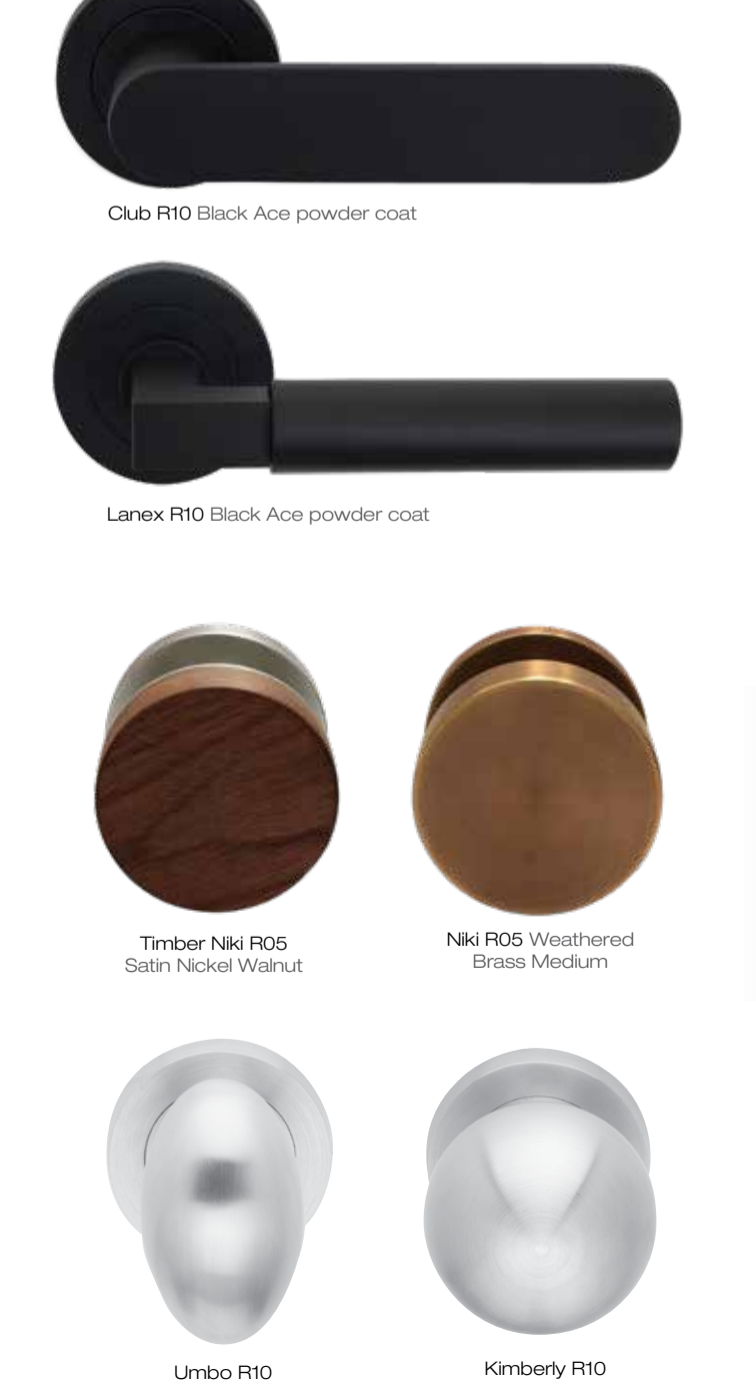

London UK
T: +44 (0)755 492 4900

Our products are available internationally. Please call us for your nearest distributor.
designerdoorware.com
sales@designerdoorware.com

Level on Rose

Bullet + Stone new

KAMEN new

Level on Plate

Accessories

MONTE Timber Collection

Window Levers

Montana Flush Pulls

Slide

Tubular Deadbolts