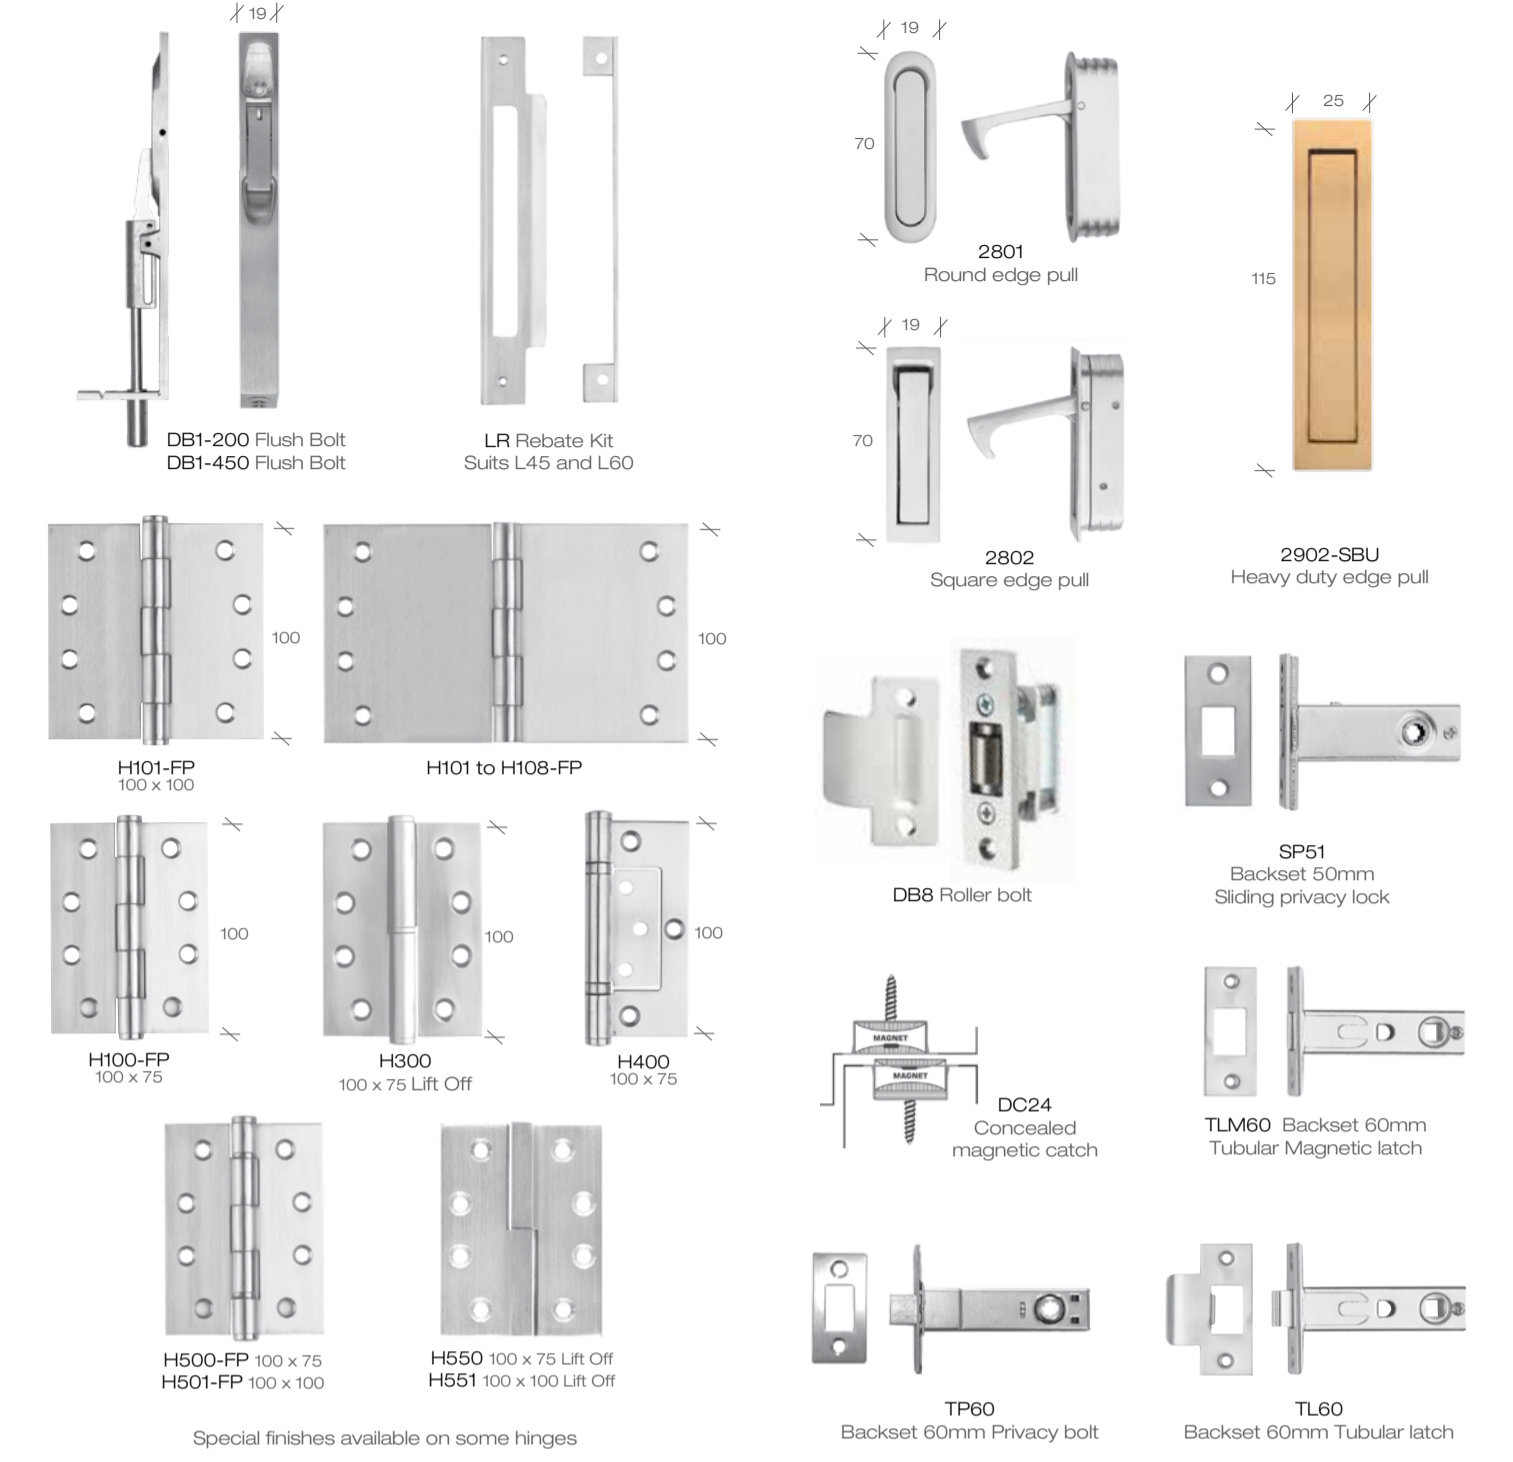

London UK
T: +44 (0)755 492 4900

Our products are available internationally. Please call us for your nearest distributor.
designerdoorware.com
sales@designerdoorware.com

Level on Rose

Bullet + Stone new

KAMEN new

Level on Plate

Accessories

MONTE Timber Collection

Window Levers

Montana Flush Pulls

Slide

Tubular Deadbolts