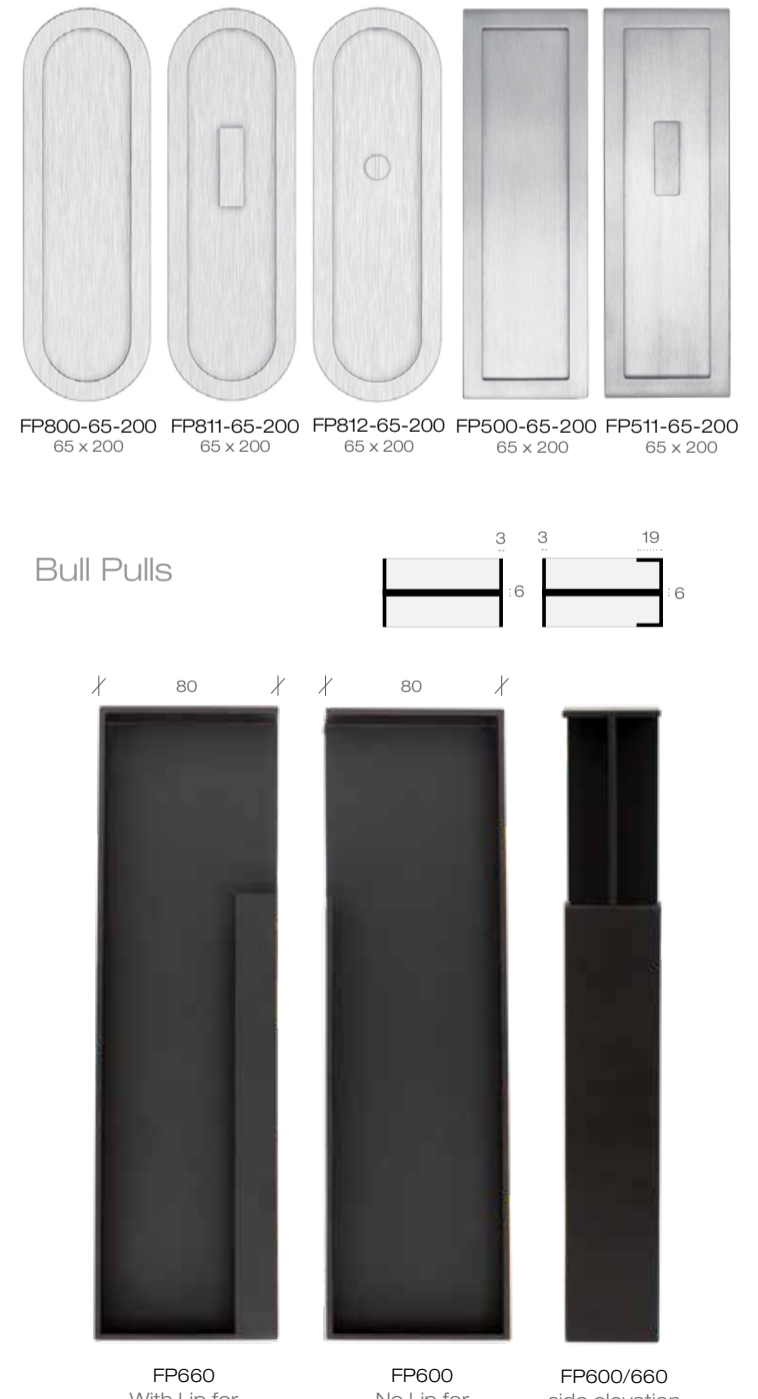

Level on Plate

Accessories

MONTE Timber Collection

Window Levers

Montana Flush Pulls

Slide

Tubular Deadbolts