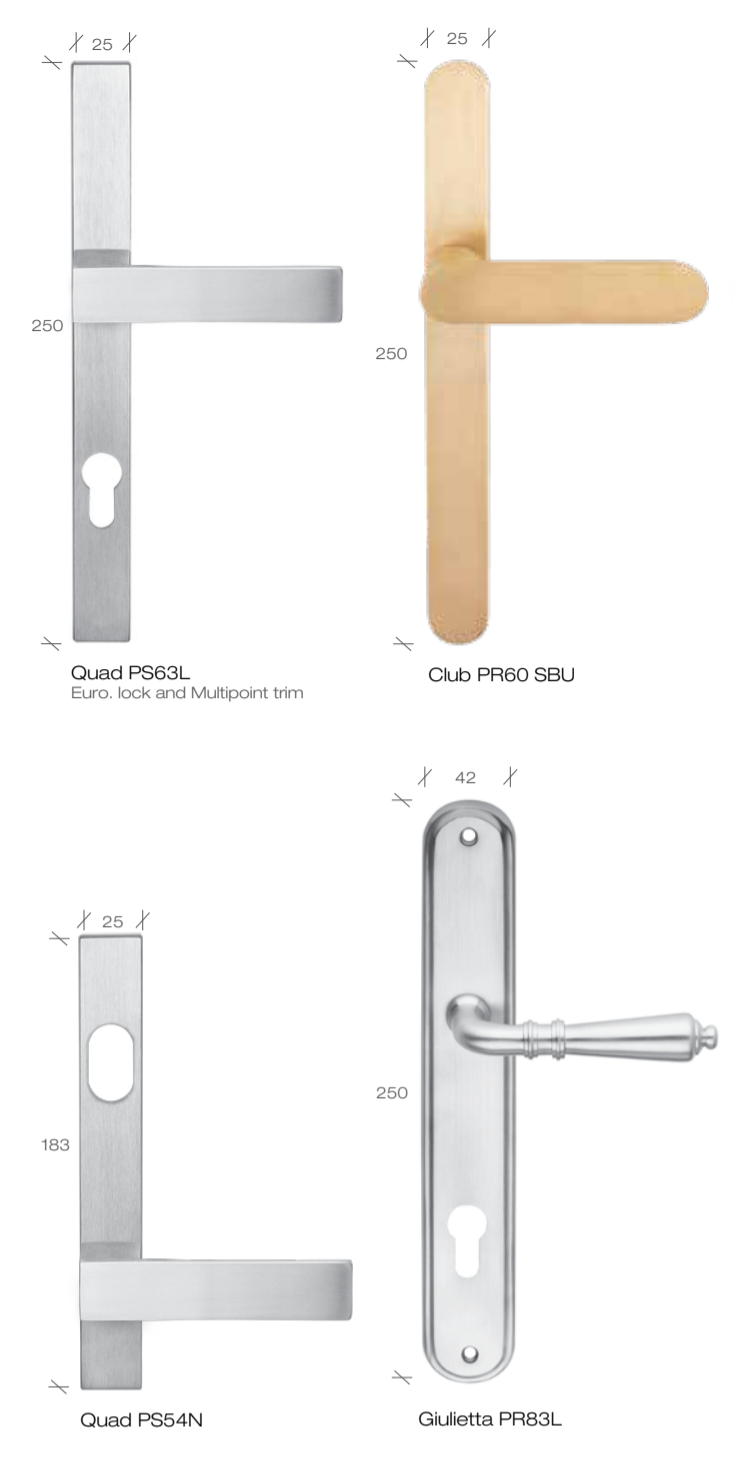

London UK
T: +44 (0)755 492 4900

Our products are available internationally. Please call us for your nearest distributor.
designerdoorware.com
sales@designerdoorware.com

Level on Rose

Bullet + Stone new

KAMEN new

Level on Plate

Accessories

MONTE Timber Collection

Window Levers

Montana Flush Pulls

Slide

Tubular Deadbolts