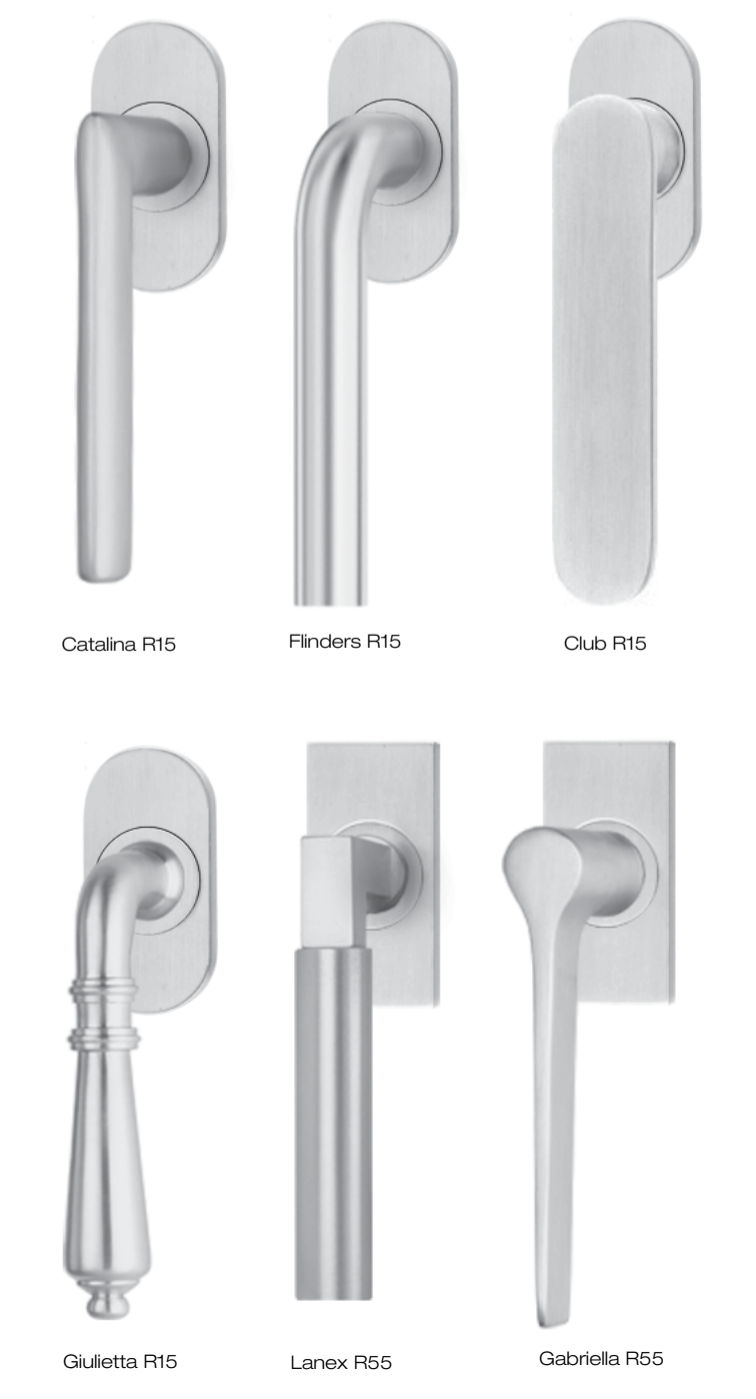

London UK
T: +44 (0)755 492 4900

Our products are available internationally. Please call us for your nearest distributor.
designerdoorware.com
sales@designerdoorware.com

Level on Rose

Bullet + Stone new

KAMEN new

Level on Plate

Accessories

MONTE Timber Collection

Window Levers

Montana Flush Pulls

Slide

Tubular Deadbolts