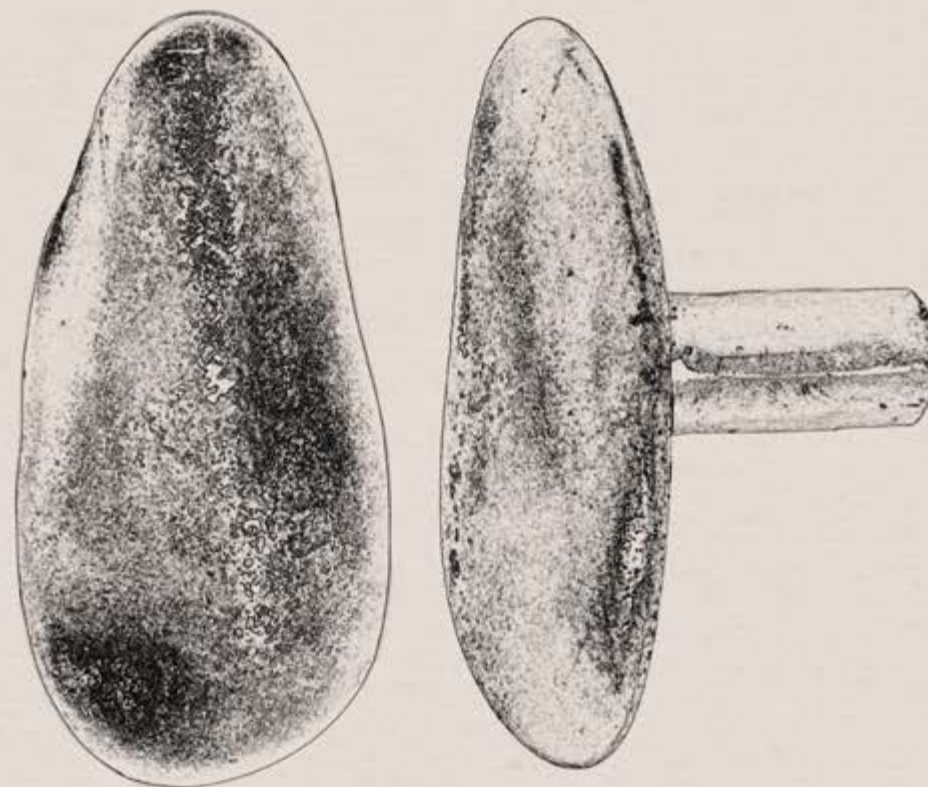

SKU CODE: _____000S15
DESCRIPTION: _____Hand cast bronze cabinet hardware (handles / pulls)
DIMENSIONS: _____Post length•20mm / Cast handle H•73mm x W•38mm x D•20mm
AVAILABLE: _____Local production. Made to order
NOTES: _____Each piece is hand cast, with a hand finished patina creating unique variations