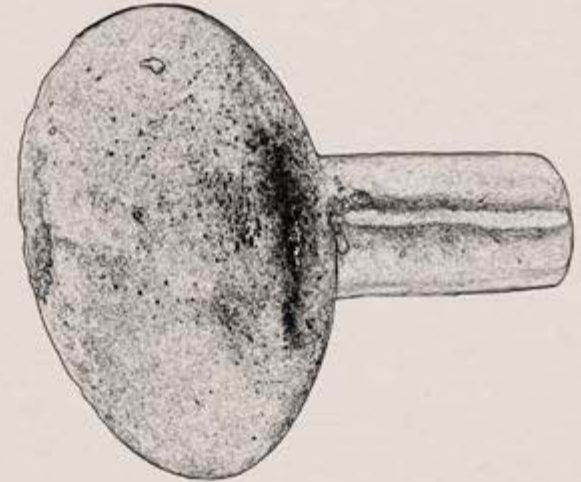

SKU CODE: _____000S09
DESCRIPTION: _____Hand cast bronze cabinet hardware (handles / pulls)
DIMENSIONS: _____Post length•20mm / Cast handle W•37mm x H•48mm x D•28mm
AVAILABLE: _____Local production. Made to order
NOTES: _____Each piece is hand cast, with a hand finished patina creating unique variations