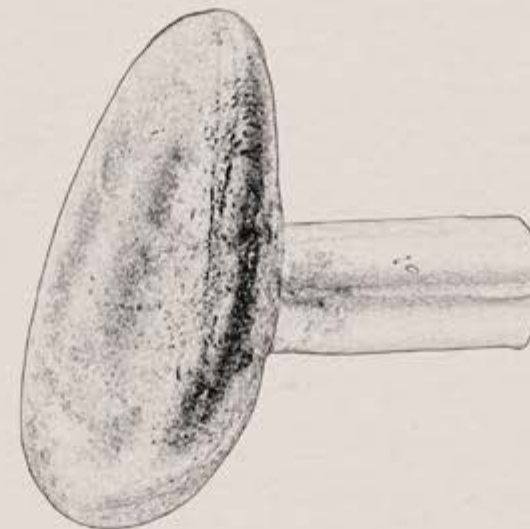

SKU CODE: _____000S10
DESCRIPTION: _____Hand cast bronze cabinet hardware (handles / pulls)
DIMENSIONS: _____Post length•20mm / Cast handle H•58mm x W•45mm x D•25mm
AVAILABLE: _____Local production. Made to order
NOTES: _____Each piece is hand cast, with a hand finished patina creating unique variations