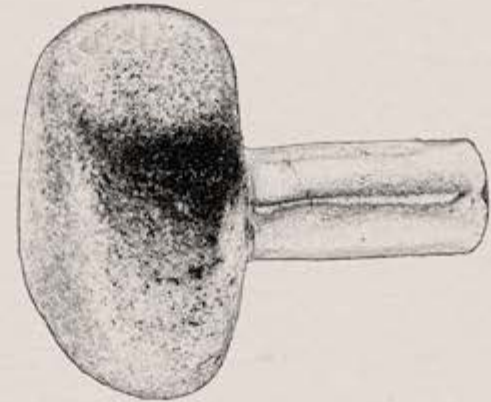

SKU CODE: _____000S08
DESCRIPTION: _____Hand cast bronze cabinet hardware (handles / pulls)
DIMENSIONS: _____Post length•20mm / Cast handle H•50mm x W•34mm x D•25mm
AVAILABLE: _____Local production. Made to order
NOTES: _____Each piece is hand cast, with a hand finished patina creating unique variations