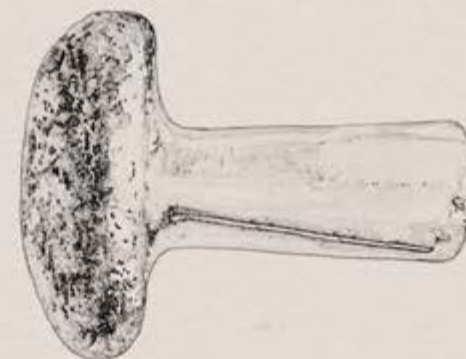

‘Ocean Stones’, the first project from OKO OLO seeks to elevate found natural objects by rendering them in a distinctly different material. Using the process of lost wax casting to create a facsimile of something that may seem common to the eye.

Each OKO OLO bronze handle is hand cast from individual ocean stones collected from shorelines along the New South Wales coast of Australia.

Made in a fine arts foundry in Sydney, each casting creates a new surface, leaving no two handles the same. Each piece is finished individually to create a unique patina.

SKU CODE: \_\_\_\_\_000S01  
DESCRIPTION: \_\_\_\_\_Hand cast bronze cabinet hardware (handles / pulls)  
DIMENSIONS: \_\_\_\_\_Post length•20mm / Cast handle H•25mm x W•25mm x D•10mm  
AVAILABLE: \_\_\_\_\_Local production. Made to order  
NOTES: \_\_\_\_\_Each piece is hand cast, with a hand finished patina creating unique variations

SKU CODE: \_\_\_\_\_000S02  
DESCRIPTION: \_\_\_\_\_Hand cast bronze cabinet hardware (handles / pulls)  
DIMENSIONS: \_\_\_\_\_Post length•20mm / Cast handle H•35mm x W•17mm x D•08mm  
AVAILABLE: \_\_\_\_\_Local production. Made to order  
NOTES: \_\_\_\_\_Each piece is hand cast, with a hand finished patina creating unique variations