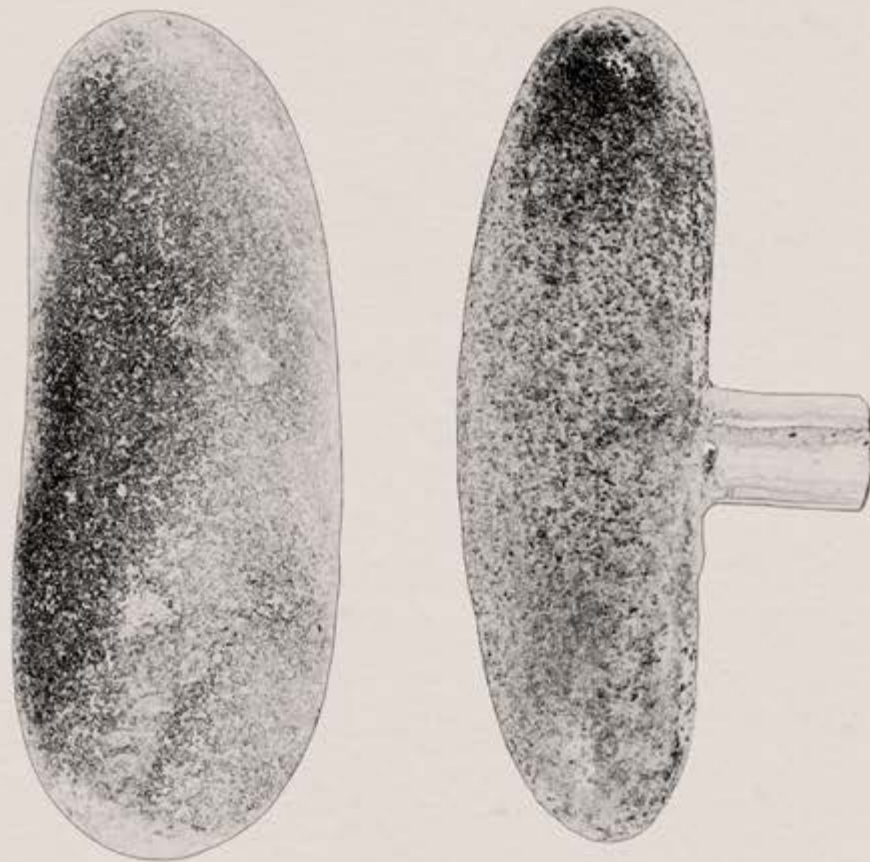

SKU CODE: _____000S14
DESCRIPTION: _____Hand cast bronze cabinet hardware (handles / pulls)
DIMENSIONS: _____Post length•20mm / Cast handle W•33mm x H•93mm x D•30mm
AVAILABLE: _____Local production. Made to order
NOTES: _____Each piece is hand cast, with a hand finished patina creating unique variations