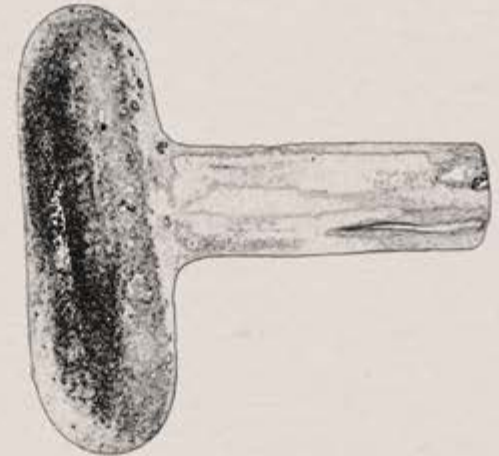

Each OKO OLO bronze handle is hand cast from individual ocean stones collected from shorelines along the New South Wales coast of Australia.

Made in a fine arts foundry in Sydney, each casting creates a new surface, leaving no two handles the same. Each piece is finished individually to create a unique patina.

SKU CODE: \_\_\_\_\_000S01  
DESCRIPTION: \_\_\_\_\_Hand cast bronze cabinet hardware (handles / pulls)  
DIMENSIONS: \_\_\_\_\_Post length•20mm / Cast handle H•25mm x W•25mm x D•10mm  
AVAILABLE: \_\_\_\_\_Local production. Made to order  
NOTES: \_\_\_\_\_Each piece is hand cast, with a hand finished patina creating unique variations

SKU CODE: \_\_\_\_\_000S02  
DESCRIPTION: \_\_\_\_\_Hand cast bronze cabinet hardware (handles / pulls)  
DIMENSIONS: \_\_\_\_\_Post length•20mm / Cast handle H•35mm x W•17mm x D•08mm  
AVAILABLE: \_\_\_\_\_Local production. Made to order  
NOTES: \_\_\_\_\_Each piece is hand cast, with a hand finished patina creating unique variations