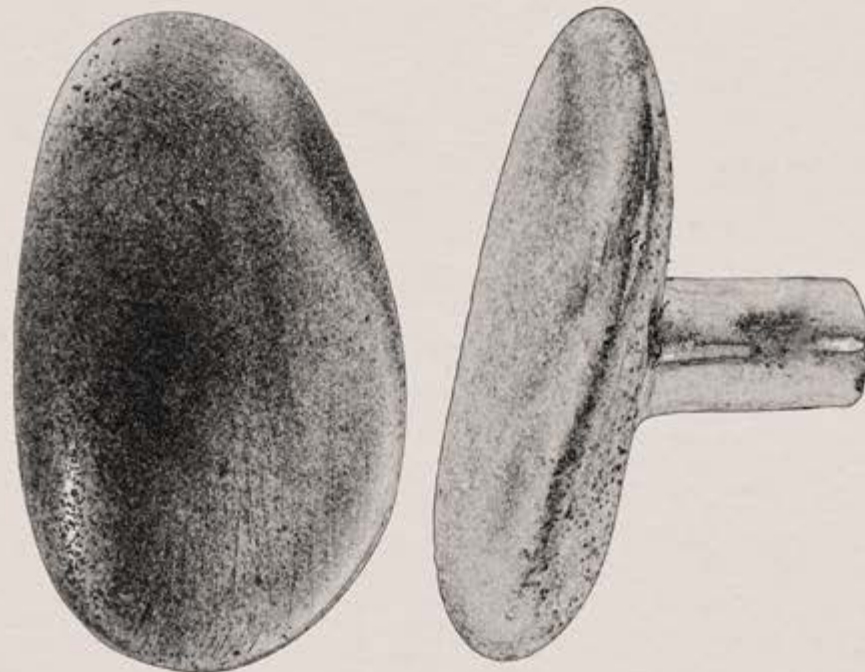

SKU CODE: _____000S12
DESCRIPTION: _____Hand cast bronze cabinet hardware (handles / pulls)
DIMENSIONS: _____Post length•20mm / Cast handle W•43mm x H•70mm x D•20mm
AVAILABLE: _____Local production. Made to order
NOTES: _____Each piece is hand cast, with a hand finished patina creating unique variations