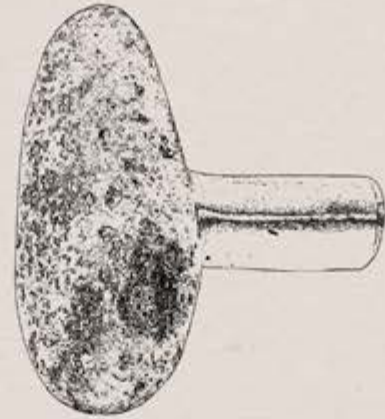

Each OKO OLO bronze handle is hand cast from individual ocean stones collected from shorelines along the New South Wales coast of Australia.

Made in a fine arts foundry in Sydney, each casting creates a new surface, leaving no two handles the same. Each piece is finished individually to create a unique patina.

SKU CODE: \_\_\_\_\_000S01  
DESCRIPTION: \_\_\_\_\_Hand cast bronze cabinet hardware (handles / pulls)  
DIMENSIONS: \_\_\_\_\_Post length•20mm / Cast handle H•25mm x W•25mm x D•10mm  
AVAILABLE: \_\_\_\_\_Local production. Made to order  
NOTES: \_\_\_\_\_Each piece is hand cast, with a hand finished patina creating unique variations

SKU CODE: \_\_\_\_\_000S02  
DESCRIPTION: \_\_\_\_\_Hand cast bronze cabinet hardware (handles / pulls)  
DIMENSIONS: \_\_\_\_\_Post length•20mm / Cast handle H•35mm x W•17mm x D•08mm  
AVAILABLE: \_\_\_\_\_Local production. Made to order  
NOTES: \_\_\_\_\_Each piece is hand cast, with a hand finished patina creating unique variations

SKU CODE: \_\_\_\_\_000S03  
DESCRIPTION: \_\_\_\_\_Hand cast bronze cabinet hardware (handles / pulls)  
DIMENSIONS: \_\_\_\_\_Post length•20mm / Cast handle H•38mm x W•25mm x D•13mm  
AVAILABLE: \_\_\_\_\_Local production. Made to order  
NOTES: \_\_\_\_\_Each piece is hand cast, with a hand finished patina creating unique variations